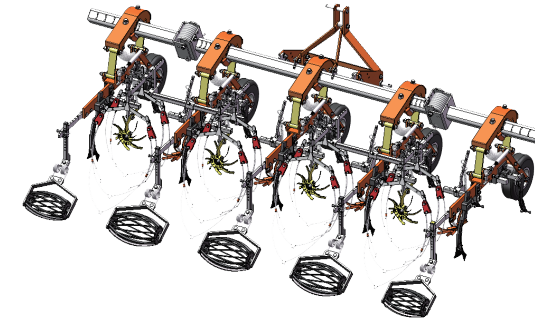

株式会社 キュウホー
Q-HOE
Company Profile

Photo

location

Q-HOE 株式会社 キュウホー Q-HOE

Ashoro-cho, Hokkaido, Japan

crops

- cabbage
- broccoli
- long onion
- sweet corn
- peanuts
- perilla
- burdock
- soyabean
- suga beet

Products

Weeding machine

Onion machine

- carrot
- wheat
- onion

Weeding machine

Weeding machine

Horse power 35~100PS/26~74.6kW
 Weight 42~295kg
 Low 1-2-3-4-5

Horse power 5~38PS/3.7~28.3kW
 Weight 24~147kg
 Low 1-2-3-4-5

Horse power 15~45PS/11.2~33.5kW
 Weight 103~180kg
 Low 4-5-6-7-8

Option

Photo

Onion machine

Horse power 13~35PS/9.7~26.1kW
Weight 265kg

Horse power 13~35PS/9.7~26.1kW
Weight 150kg

Horse power 13~35PS/9.7~26.1kW
Weight 125kg

Horse power 13~35PS/9.7~26.1kW
Weight 55kg