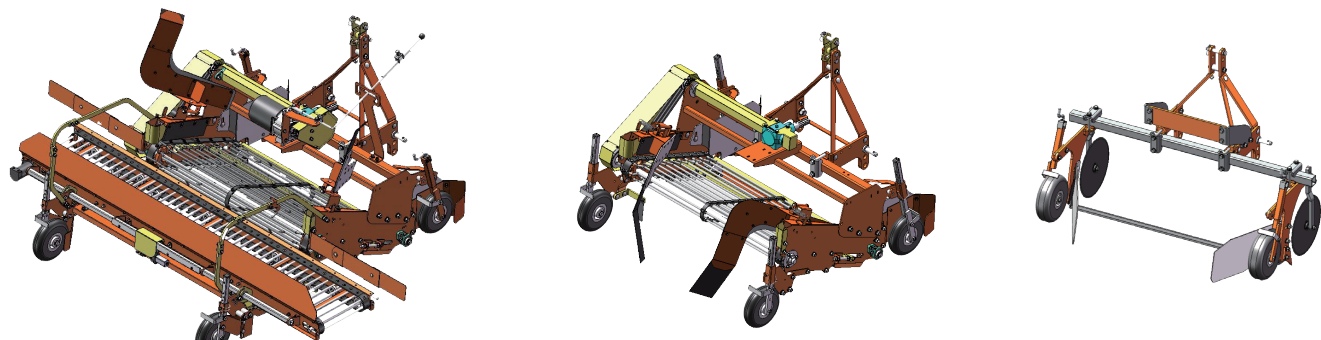

株式会社 キュウホー
Q-HOE
Company Profile

Photo

location

Q-HOE 株式会社 キュウホー Q-HOE

Ashoro-cho, Hokkaido, Japan

crops

- cabbage
- broccoli
- long onion
- sweet corn
- peanuts
- perilla
- burdock
- soyabean
- suga beet

Products

Weeding machine

Onion machine

- carrot
- wheat
- onion

Weeding machine

Weeding machine

Horse power 35~100PS/26~74.6kW
 Weight 42~295kg
 Low 1-2-3-4-5

Horse power 5~38PS/3.7~28.3kW
 Weight 24~147kg
 Low 1-2-3-4-5

Horse power 15~45PS/11.2~33.5kW
 Weight 103~180kg
 Low 4-5-6-7-8

Option

Photo

Onion machine

Horse power 13~35PS/9.7~26.1kW
Weight 265kg

Horse power 13~35PS/9.7~26.1kW
Weight 150kg

Horse power 13~35PS/9.7~26.1kW
Weight 125kg

Horse power 13~35PS/9.7~26.1kW
Weight 55kg