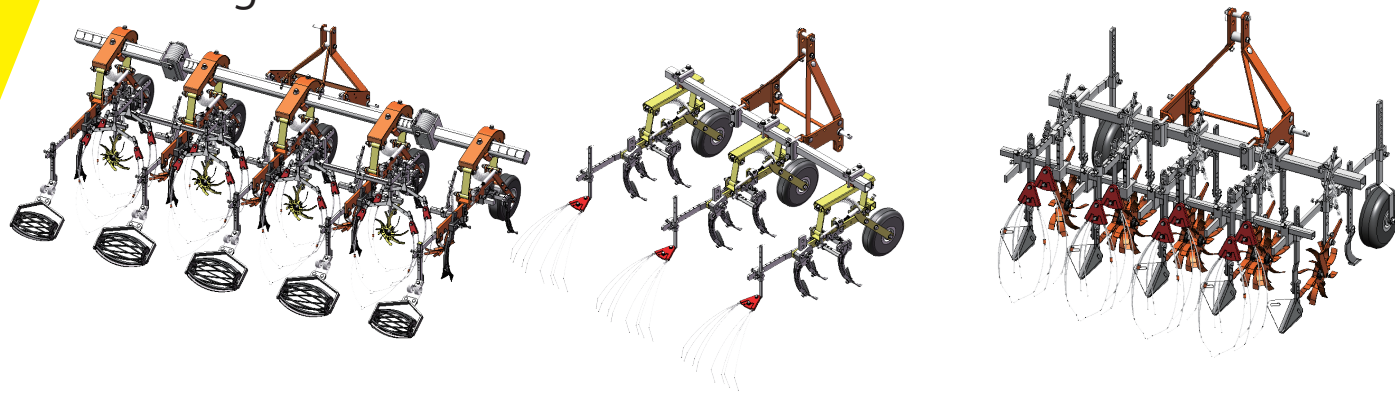

株式会社 キュウホー
Q-HOE
Company Profile

Photo

location

Q-HOE 株式会社 キュウホー Q-HOE

Ashoro-cho, Hokkaido, Japan

crops

- cabbage
- broccoli
- long onion
- sweet corn
- peanuts
- perilla
- burdock
- soyabean
- suga beet

Products

Weeding machine

Onion machine

- carrot
- wheat
- onion

Weeding machine

Weeding machine

Horse power 35~100PS/26~74.6kW
 Weight 42~295kg
 Low 1-2-3-4-5

Horse power 5~38PS/3.7~28.3kW
 Weight 24~147kg
 Low 1-2-3-4-5

Horse power 15~45PS/11.2~33.5kW
 Weight 103~180kg
 Low 4-5-6-7-8

Option

Photo

Onion machine

Horse power 13~35PS/9.7~26.1kW
Weight 265kg

Horse power 13~35PS/9.7~26.1kW
Weight 150kg

Horse power 13~35PS/9.7~26.1kW
Weight 125kg

Horse power 13~35PS/9.7~26.1kW
Weight 55kg