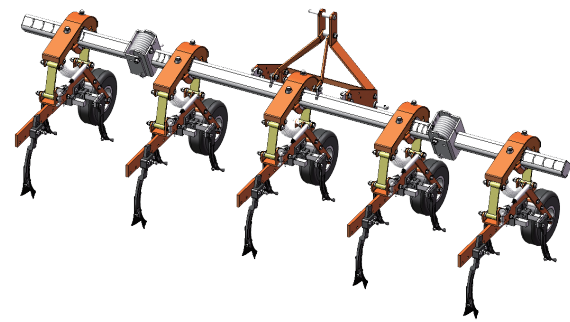

Weeding machine

Onion machine

- carrot
- wheat
- onion

Weeding machine

Weeding machine

Horse power 35~100PS/26~74.6kW
 Weight 42~295kg
 Low 1-2-3-4-5

Horse power 5~38PS/3.7~28.3kW
 Weight 24~147kg
 Low 1-2-3-4-5

Horse power 15~45PS/11.2~33.5kW
 Weight 103~180kg
 Low 4-5-6-7-8

Option

Photo

Onion machine

Horse power 13~35PS/9.7~26.1kW
Weight 265kg

Horse power 13~35PS/9.7~26.1kW
Weight 150kg

Horse power 13~35PS/9.7~26.1kW
Weight 125kg

Horse power 13~35PS/9.7~26.1kW
Weight 55kg