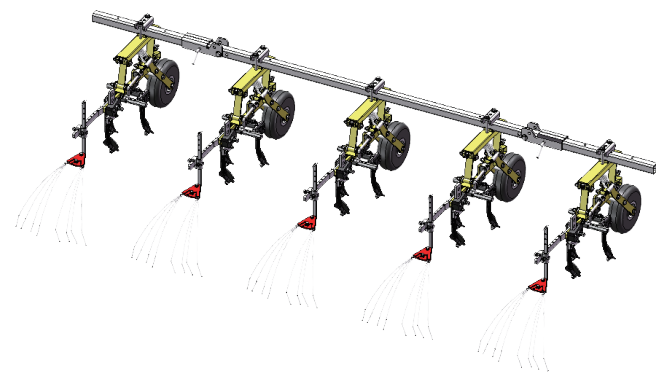

Weeding machine

Onion machine

- carrot
- wheat
- onion

Weeding machine

Weeding machine

Horse power 35~100PS/26~74.6kW
 Weight 42~295kg
 Low 1-2-3-4-5

Horse power 5~38PS/3.7~28.3kW
 Weight 24~147kg
 Low 1-2-3-4-5

Horse power 15~45PS/11.2~33.5kW
 Weight 103~180kg
 Low 4-5-6-7-8

Option

Photo

Onion machine

Horse power 13~35PS/9.7~26.1kW
Weight 265kg

Horse power 13~35PS/9.7~26.1kW
Weight 150kg

Horse power 13~35PS/9.7~26.1kW
Weight 125kg

Horse power 13~35PS/9.7~26.1kW
Weight 55kg