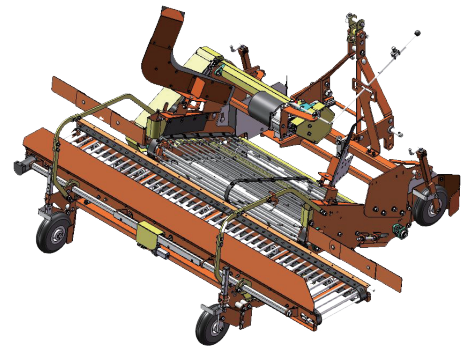

Horse power 15~45PS/11.2~33.5kW
 Weight 103~180kg
 Low 4-5-6-7-8

Option

Photo

Onion machine

Horse power 13~35PS/9.7~26.1kW
Weight 265kg

Horse power 13~35PS/9.7~26.1kW
Weight 150kg

Horse power 13~35PS/9.7~26.1kW
Weight 125kg

Horse power 13~35PS/9.7~26.1kW
Weight 55kg