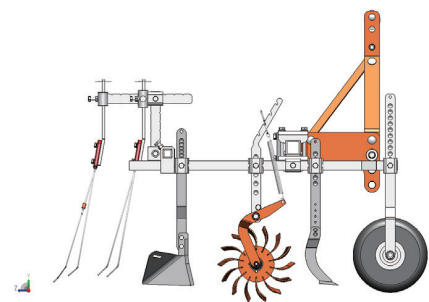

Weeding machine

Onion machine

- carrot
- wheat
- onion

Weeding machine

Weeding machine

Horse power 35~100PS/26~74.6kW
 Weight 42~295kg
 Low 1-2-3-4-5

Horse power 5~38PS/3.7~28.3kW
 Weight 24~147kg
 Low 1-2-3-4-5

Horse power 15~45PS/11.2~33.5kW
 Weight 103~180kg
 Low 4-5-6-7-8

Option

Photo

Onion machine

Horse power 13~35PS/9.7~26.1kW
Weight 265kg

Horse power 13~35PS/9.7~26.1kW
Weight 150kg

Horse power 13~35PS/9.7~26.1kW
Weight 125kg

Horse power 13~35PS/9.7~26.1kW
Weight 55kg