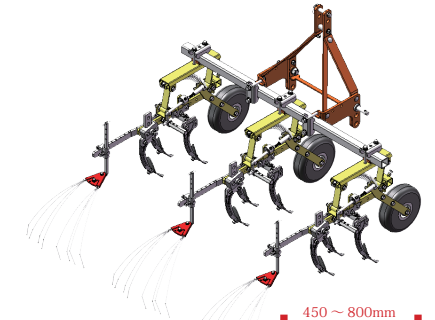

location

Q-HOE 株式会社 キュウホー Q-HOE

Ashoro-cho, Hokkaido, Japan

crops

- cabbage
- broccoli
- long onion
- sweet corn
- peanuts
- perilla
- burdock
- soyabean
- suga beet

Products

Weeding machine

Onion machine

- carrot
- wheat
- onion