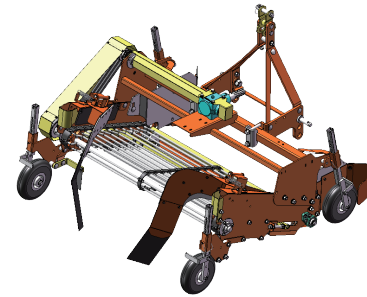

Horse power 15~45PS/11.2~33.5kW
 Weight 103~180kg
 Low 4-5-6-7-8

Option

Photo

Onion machine

Horse power 13~35PS/9.7~26.1kW
Weight 265kg

Horse power 13~35PS/9.7~26.1kW
Weight 150kg

Horse power 13~35PS/9.7~26.1kW
Weight 125kg