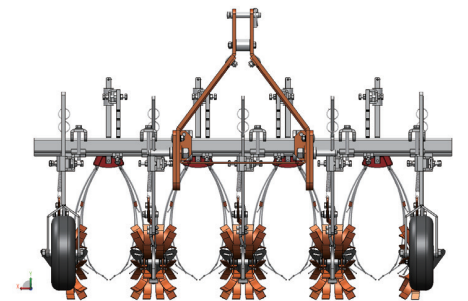

Weeding machine

Onion machine

- carrot
- wheat
- onion

Weeding machine

Weeding machine

Horse power 35~100PS/26~74.6kW
 Weight 42~295kg
 Low 1-2-3-4-5

Horse power 5~38PS/3.7~28.3kW
 Weight 24~147kg
 Low 1-2-3-4-5

Horse power 15~45PS/11.2~33.5kW
 Weight 103~180kg
 Low 4-5-6-7-8

Option

Photo

Onion machine

Horse power 13~35PS/9.7~26.1kW
Weight 265kg

Horse power 13~35PS/9.7~26.1kW
Weight 150kg

Horse power 13~35PS/9.7~26.1kW
Weight 125kg

Horse power 13~35PS/9.7~26.1kW
Weight 55kg