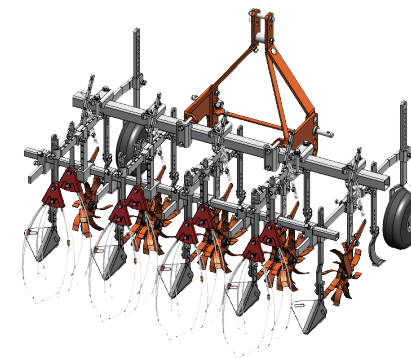

株式会社 キュウホー
Q-HOE
Company Profile

Photo

location

Q-HOE 株式会社 キュウホー Q-HOE

Ashoro-cho, Hokkaido, Japan

crops

- cabbage
- broccoli
- long onion
- sweet corn
- peanuts
- perilla
- burdock
- soyabean
- suga beet

Products

Weeding machine

Onion machine

- carrot
- wheat
- onion

Weeding machine

Weeding machine

Horse power 35~100PS/26~74.6kW
 Weight 42~295kg
 Low 1-2-3-4-5

Horse power 5~38PS/3.7~28.3kW
 Weight 24~147kg
 Low 1-2-3-4-5

Horse power 15~45PS/11.2~33.5kW
 Weight 103~180kg
 Low 4-5-6-7-8

Option

Photo

Onion machine

Horse power 13~35PS/9.7~26.1kW
Weight 265kg

Horse power 13~35PS/9.7~26.1kW
Weight 150kg

Horse power 13~35PS/9.7~26.1kW
Weight 125kg

Horse power 13~35PS/9.7~26.1kW
Weight 55kg