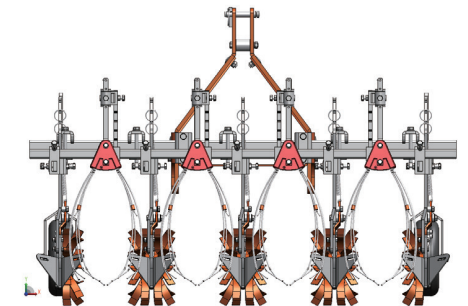

Weeding machine

Onion machine

- carrot
- wheat
- onion

Weeding machine

Weeding machine

Horse power 35~100PS/26~74.6kW
 Weight 42~295kg
 Low 1-2-3-4-5

Horse power 5~38PS/3.7~28.3kW
 Weight 24~147kg
 Low 1-2-3-4-5

Horse power 15~45PS/11.2~33.5kW
 Weight 103~180kg
 Low 4-5-6-7-8

Option

Photo

Onion machine

Horse power 13~35PS/9.7~26.1kW
Weight 265kg

Horse power 13~35PS/9.7~26.1kW
Weight 150kg

Horse power 13~35PS/9.7~26.1kW
Weight 125kg

Horse power 13~35PS/9.7~26.1kW
Weight 55kg