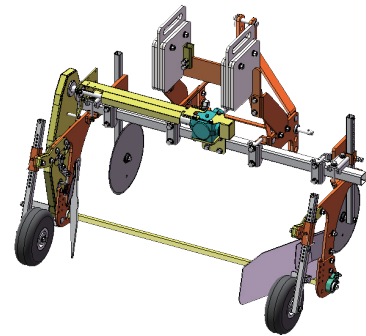

Horse power 15~45PS/11.2~33.5kW
 Weight 103~180kg
 Low 4-5-6-7-8

Option

Photo

Onion machine

Horse power 13~35PS/9.7~26.1kW
Weight 265kg

Horse power 13~35PS/9.7~26.1kW
Weight 150kg

Horse power 13~35PS/9.7~26.1kW
Weight 125kg

Horse power 13~35PS/9.7~26.1kW
Weight 55kg