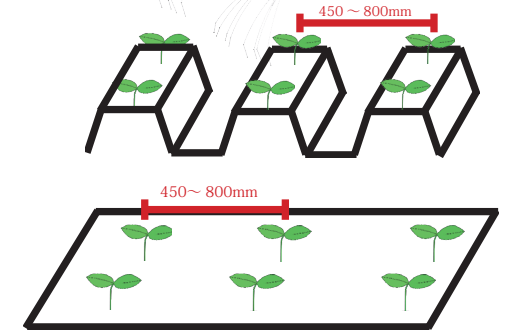

location

Q-HOE 株式会社 キュウホー Q-HOE

Ashoro-cho, Hokkaido, Japan

crops

- cabbage
- broccoli
- long onion
- sweet corn
- peanuts
- perilla
- burdock
- soyabean
- suga beet

Products

Weeding machine

Onion machine

- carrot
- wheat
- onion