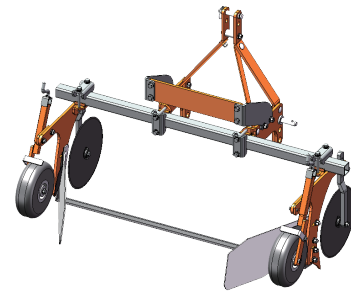

Horse power 15~45PS/11.2~33.5kW
 Weight 103~180kg
 Low 4-5-6-7-8

Option

Photo

Onion machine

Horse power 13~35PS/9.7~26.1kW
Weight 265kg

Horse power 13~35PS/9.7~26.1kW
Weight 150kg

Horse power 13~35PS/9.7~26.1kW
Weight 125kg

Horse power 13~35PS/9.7~26.1kW
Weight 55kg