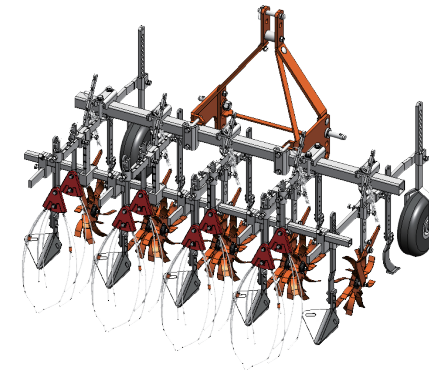

Weeding machine

Onion machine

- carrot
- wheat
- onion

Weeding machine

Weeding machine

Horse power 35~100PS/26~74.6kW
 Weight 42~295kg
 Low 1-2-3-4-5

Horse power 5~38PS/3.7~28.3kW
 Weight 24~147kg
 Low 1-2-3-4-5

Horse power 15~45PS/11.2~33.5kW
 Weight 103~180kg
 Low 4-5-6-7-8

Option

Photo

Onion machine

Horse power 13~35PS/9.7~26.1kW
Weight 265kg

Horse power 13~35PS/9.7~26.1kW
Weight 150kg

Horse power 13~35PS/9.7~26.1kW
Weight 125kg

Horse power 13~35PS/9.7~26.1kW
Weight 55kg