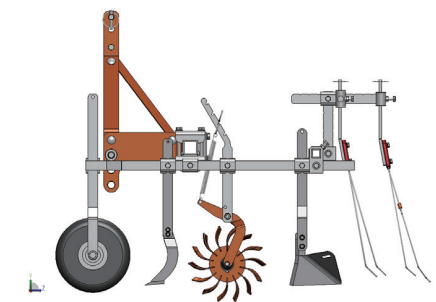

Weeding machine

Onion machine

- carrot
- wheat
- onion

Weeding machine

Weeding machine

Horse power 35~100PS/26~74.6kW
 Weight 42~295kg
 Low 1-2-3-4-5

Horse power 5~38PS/3.7~28.3kW
 Weight 24~147kg
 Low 1-2-3-4-5

Horse power 15~45PS/11.2~33.5kW
 Weight 103~180kg
 Low 4-5-6-7-8

Option

Photo

Onion machine

Horse power 13~35PS/9.7~26.1kW
Weight 265kg

Horse power 13~35PS/9.7~26.1kW
Weight 150kg

Horse power 13~35PS/9.7~26.1kW
Weight 125kg

Horse power 13~35PS/9.7~26.1kW
Weight 55kg